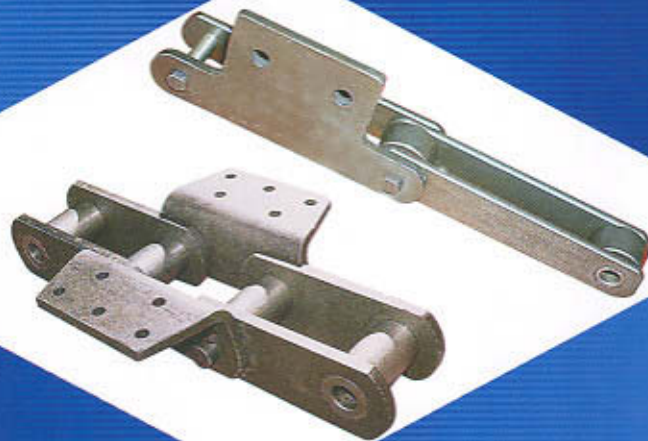

RECLAIMER

CHAINS for Cement Plants

- Rugged Design
- Higher Fatigue Strength
- Higher Tensile Strength

TI DIAMOND CHAIN LTD.

ABOUT THE COMPANY

TI Diamond Chain Ltd, is a member of the highly diversified Murugappa Group of Companies with a turnover of about Rs.4100 crores. The Company was established in 1960 in collaboration with **Diamond Chain Company USA**. The ongoing collaboration has resulted in constant inflow of latest chain technology. The continuous pursuit of excellence in quality has resulted in market leadership in the chain industry.

TIDC has been practising TQM since inception and its multi locational units are certified for ISO 9001/QS9000/API 7F. Over 40% of its turnover is exported to all continents. **TIDC** won the prestigious Golden Peacock Award for excellence in TQM practices in 1998.

RECLAIMER CHAIN

Drg. No.	Pitch P	Width between Inner plate W	Roller Dia R	Inner Link Plate Size		Outer Link Plate Size		Pin Dia d	Length Pin L	Dist Q	Length N	Pitch K	Hole Dia O	Dist C	Dist X	Min. Tensile Strength in Kgs.	Weight/Mtr in Kgs.
				H	T	H	T										
SP1772	315	70	150	100	15	100	15	36	160	147	190	130	25	117	140	90,000	69
SP1820	250	54	95	75	14	75	14	33	136	60	150	100	25	110	157	60,000	41
SP1980	315	70	130	100	15	100	15	36	162	147	190	130	25	118	140	1,00,000	59
SP1937	315	50	120	80	12	80	12	36	132	125	190	130	21	90	140	50,000	44
SP1926	250	30	64	45	8	45	8	18	80	133	160	100	21	80	130	20,000	18
SP1970	315	70	130	100	15	100	15	36	162	147	190	130	25	117	140	1,00,000	59
SP2027	250	48	100	70	10	70	10	25	114	126	140	90	22	90	110	40,000	44